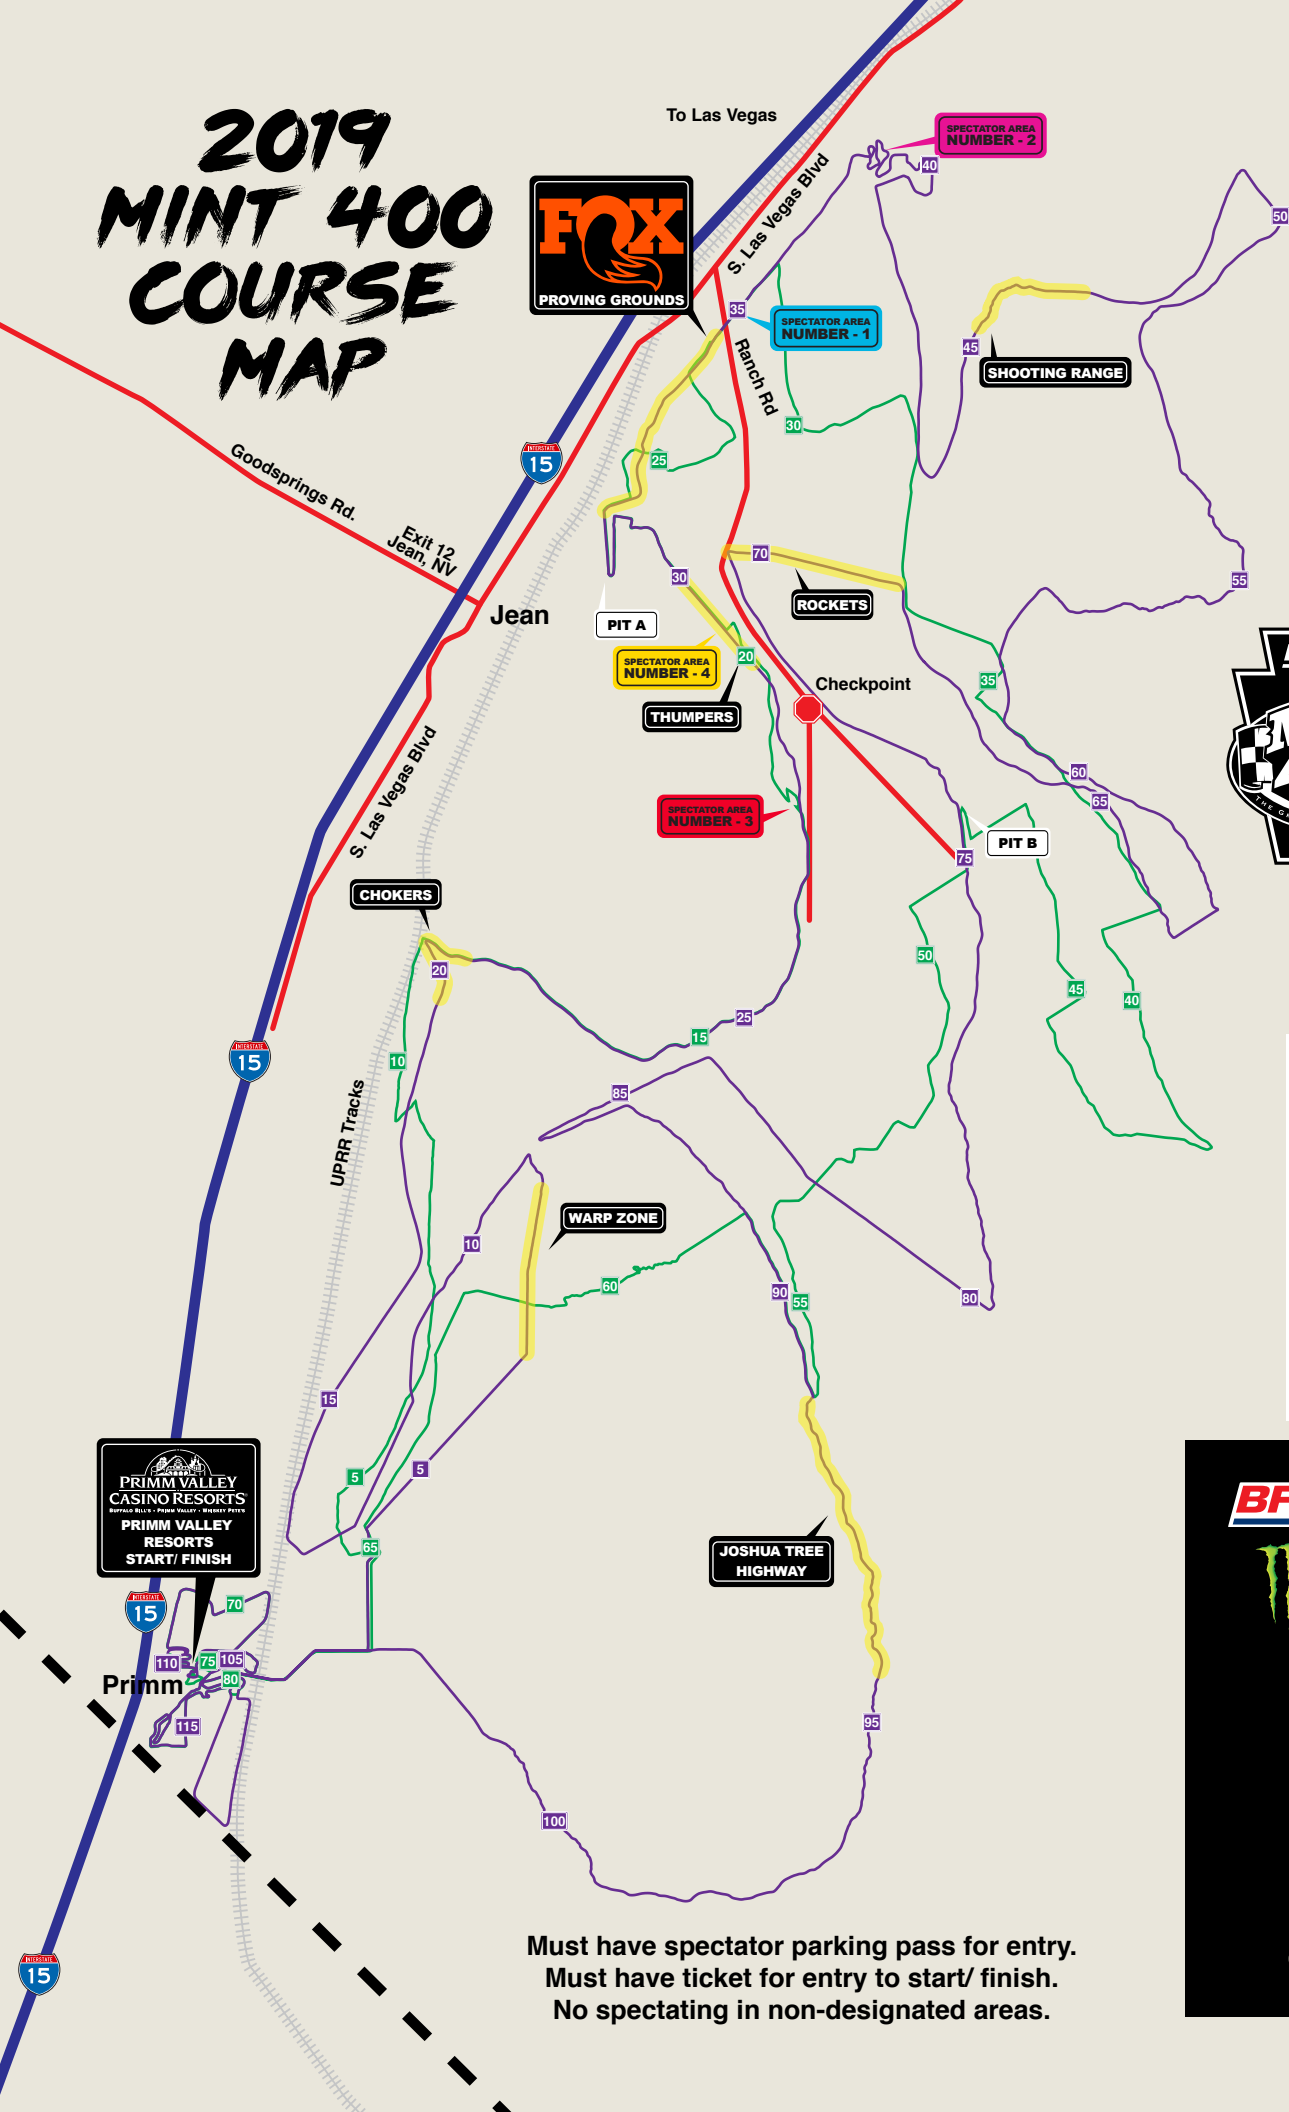

2019 MINT 400 COURSE MAP

KEY

-  Streets
-  Freeway
-  Motorcycle Course
-  Car Course

Must have spectator parking pass for entry.
 Must have ticket for entry to start/ finish.
 No spectating in non-designated areas.