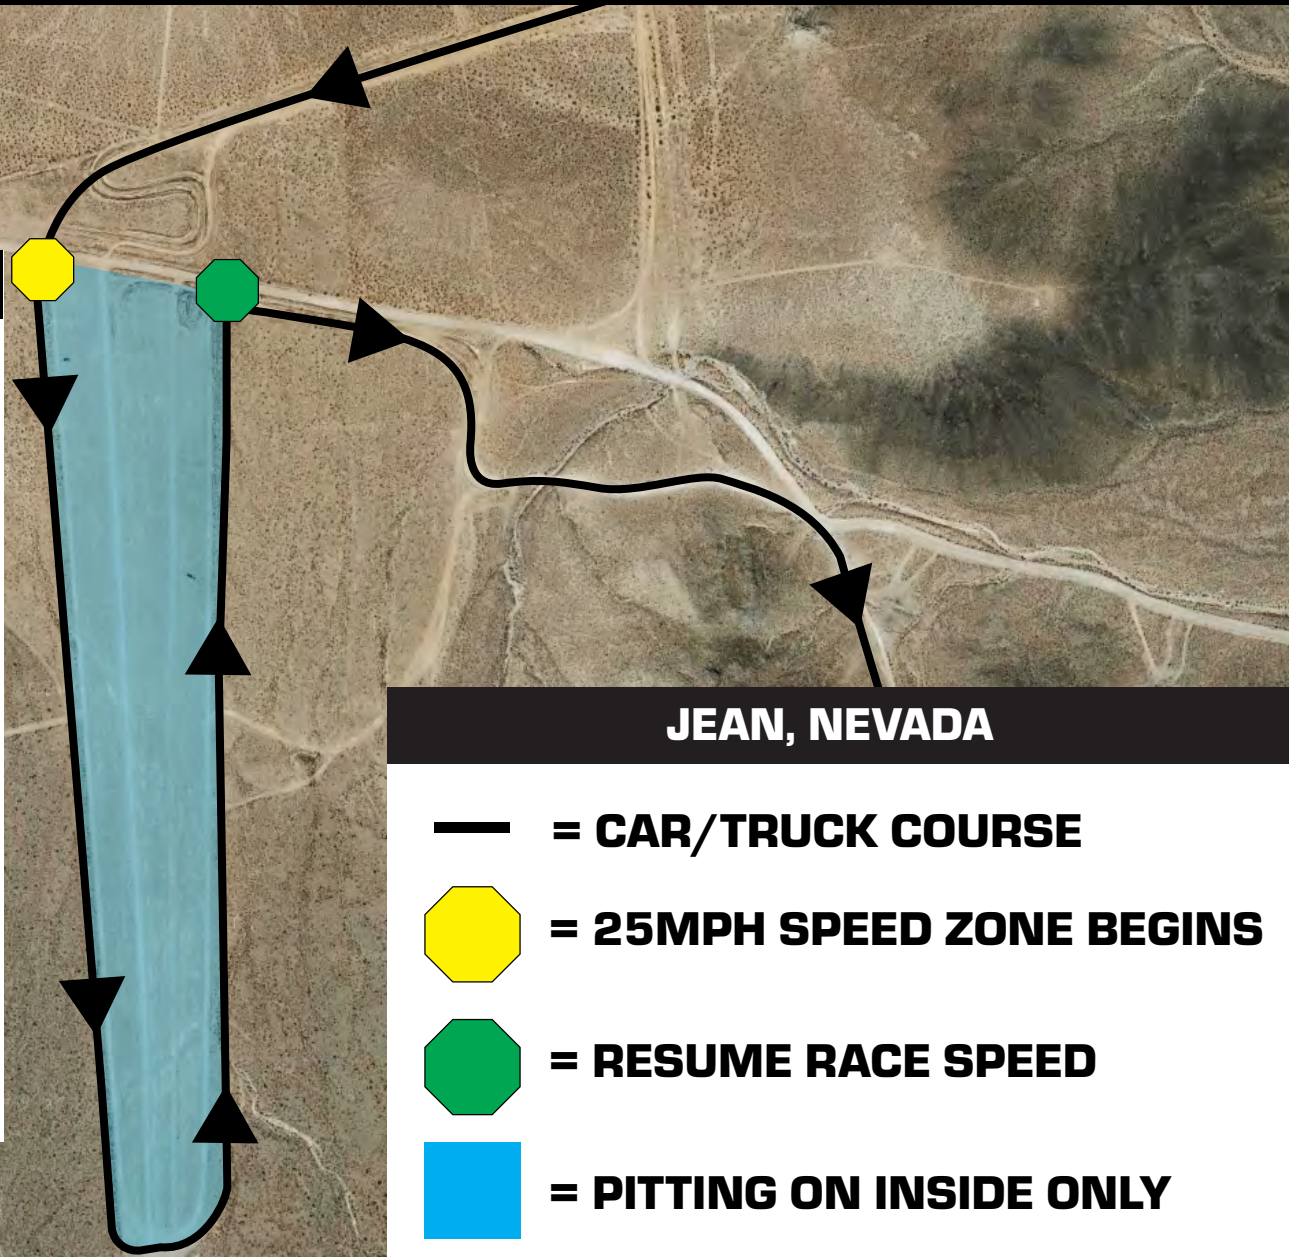

GENE HIRST PIT MAP

PIT ACCESS:

- PIT ACCESS OPENS APPROX. 1 HOUR BEFORE THE START OF YOUR RACE
- ALL VEHICLES MUST HAVE A VEHICLE PIT PASS
- ALL PERSONS MUST HAVE A WAIVER WRISTBAND
- NO OVERNIGHT CAMPING

PIT CLOSING TIMES
FRIDAY: 9:30PM
SATURDAY: 8:30PM
25MPH SPEED ZONE

JEAN, NEVADA

- = CAR/TRUCK COURSE
- ⬡ = 25MPH SPEED ZONE BEGINS
- ⬡ = RESUME RACE SPEED
- = PITTING ON INSIDE ONLY