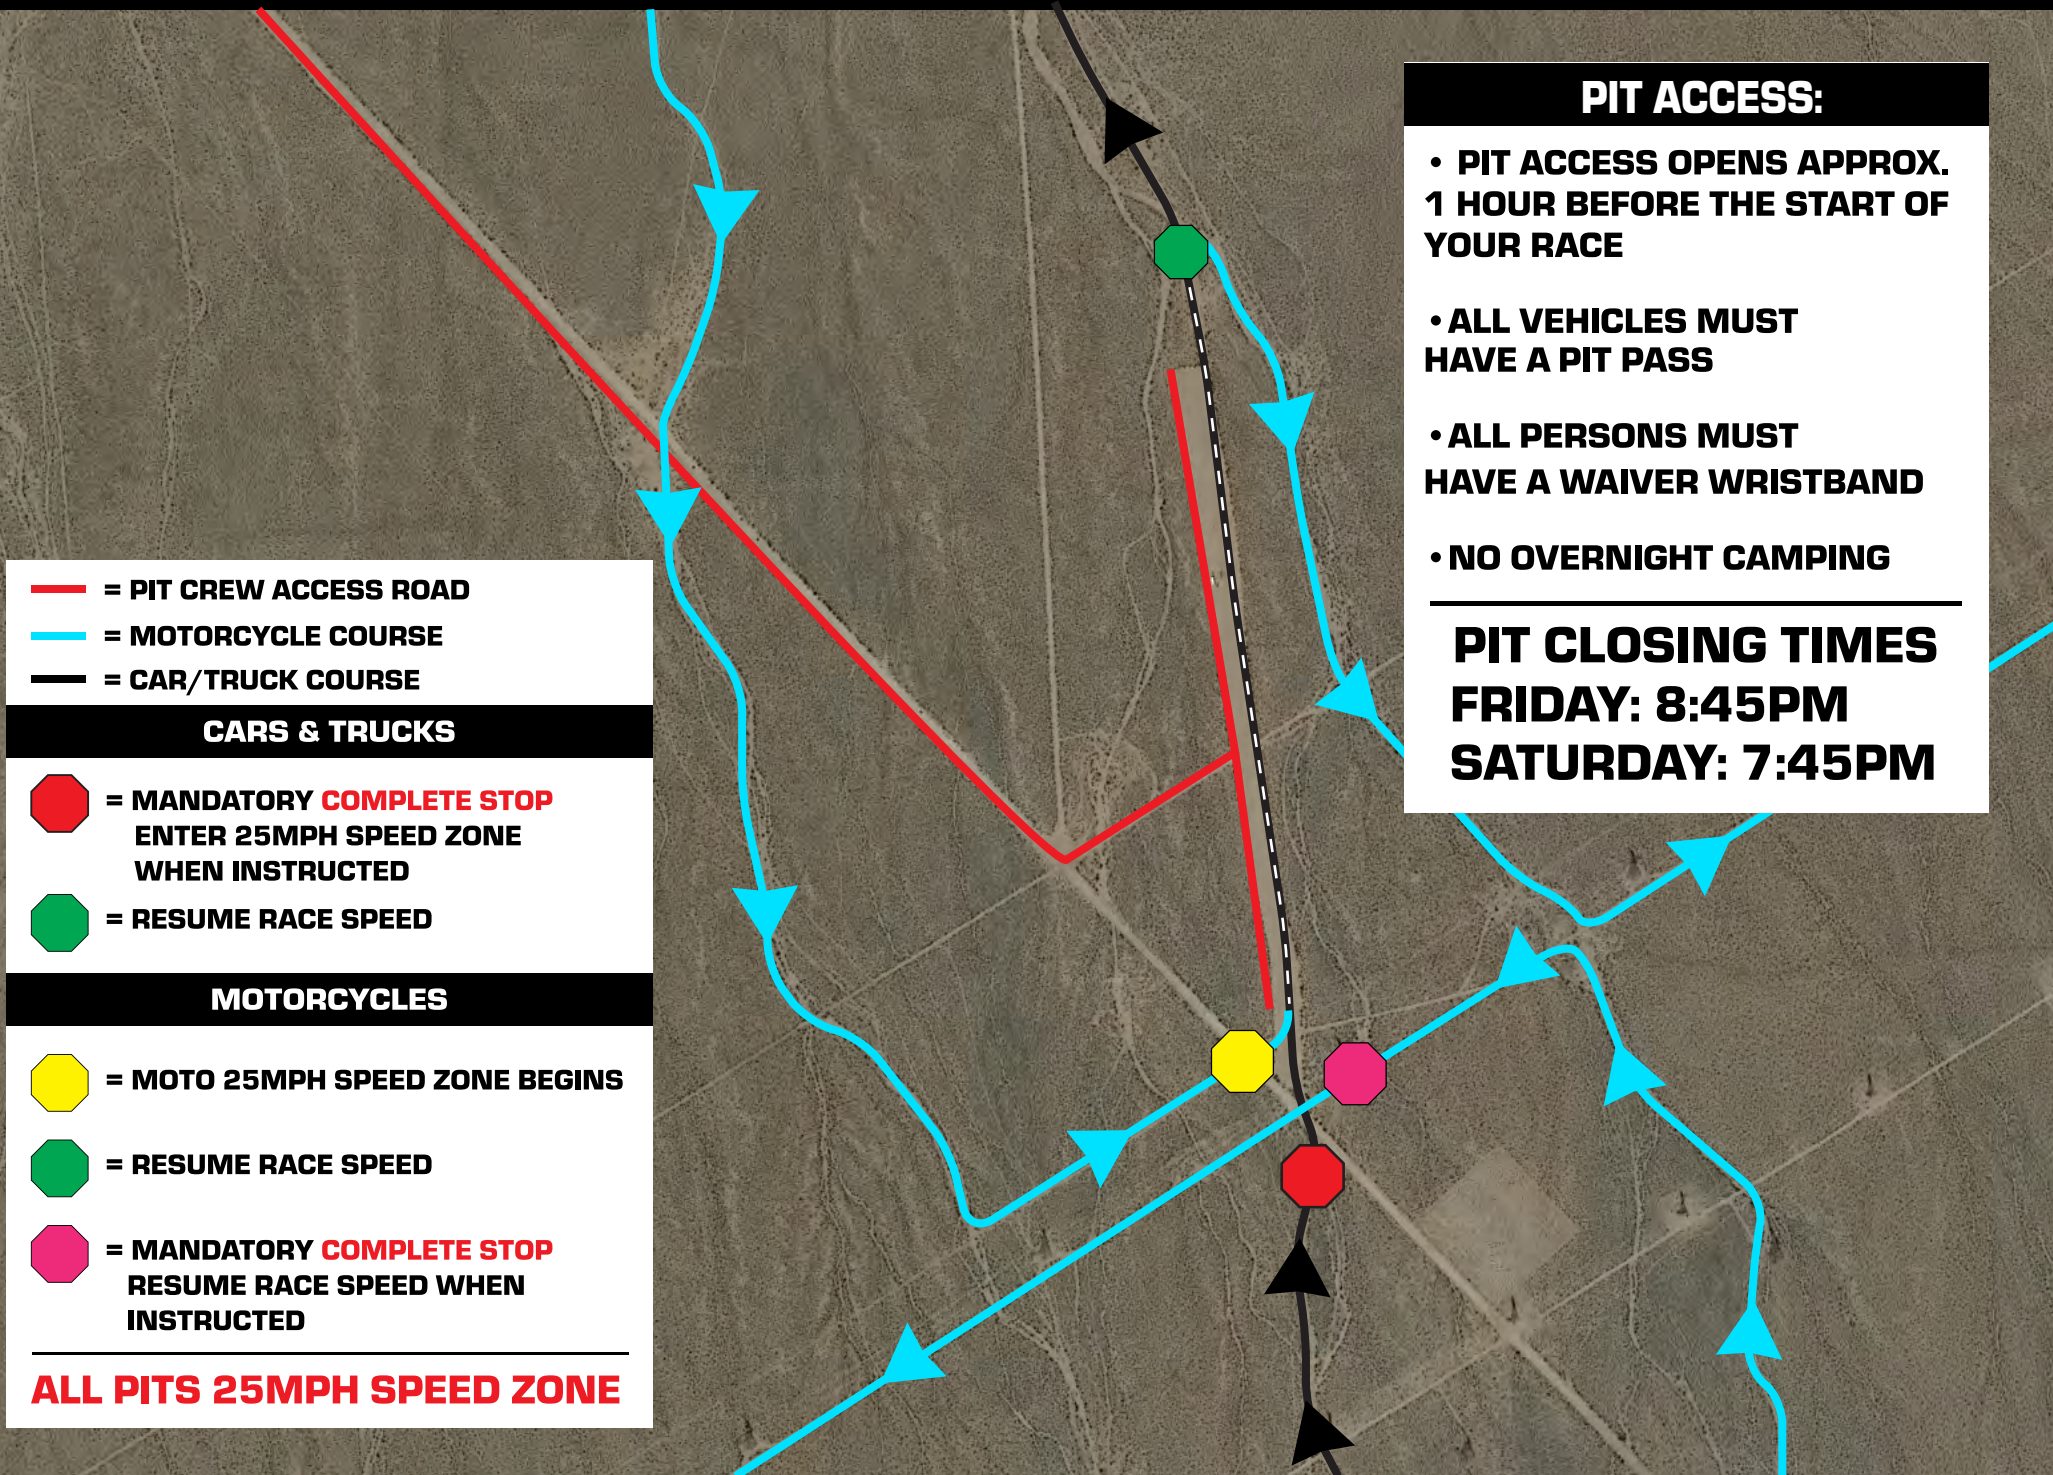

GONZO PIT MAP

- = PIT CREW ACCESS ROAD
- = MOTORCYCLE COURSE
- = CAR/TRUCK COURSE

CARS & TRUCKS

- ⬡** = MANDATORY **COMPLETE STOP**
ENTER 25MPH SPEED ZONE
WHEN INSTRUCTED
- ⬡** = RESUME RACE SPEED

MOTORCYCLES

- ⬡** = MOTO 25MPH SPEED ZONE BEGINS
- ⬡** = RESUME RACE SPEED
- ⬡** = MANDATORY **COMPLETE STOP**
RESUME RACE SPEED WHEN
INSTRUCTED

ALL PITS 25MPH SPEED ZONE

PIT ACCESS:

- PIT ACCESS OPENS APPROX. 1 HOUR BEFORE THE START OF YOUR RACE
- ALL VEHICLES MUST HAVE A PIT PASS
- ALL PERSONS MUST HAVE A WAIVER WRISTBAND
- NO OVERNIGHT CAMPING

PIT CLOSING TIMES
FRIDAY: 8:45PM
SATURDAY: 7:45PM