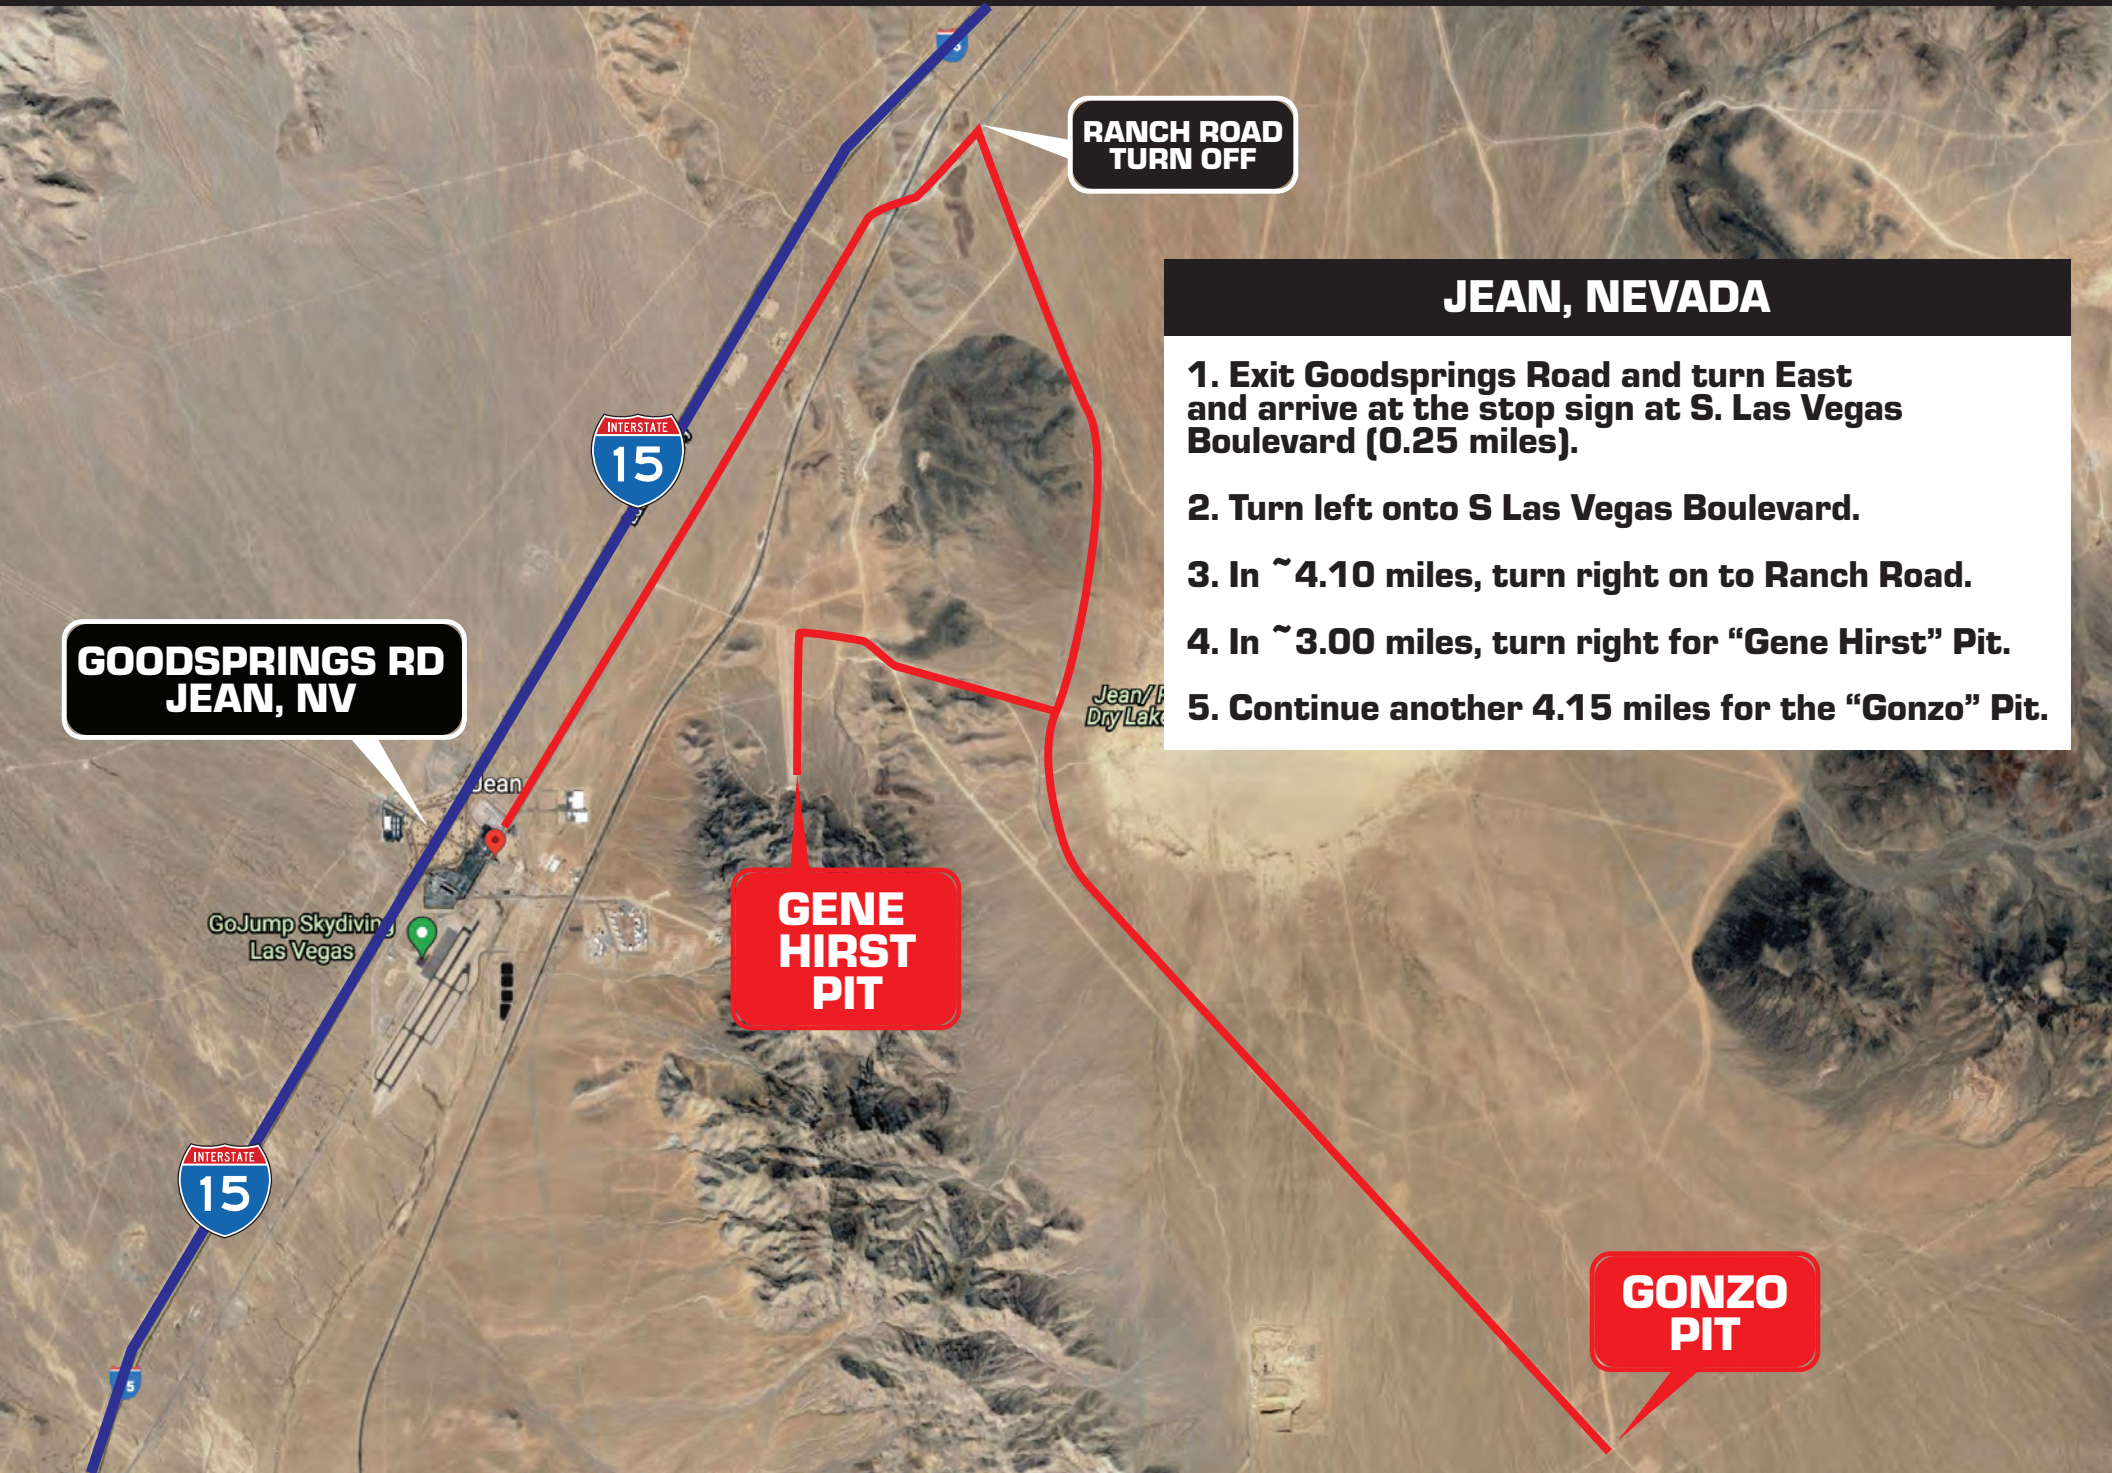

REMOTE PIT ACCESS MAP

**GOODSPRINGS RD
JEAN, NV**

**RANCH ROAD
TURN OFF**

JEAN, NEVADA

1. Exit Goodsprings Road and turn East and arrive at the stop sign at S. Las Vegas Boulevard (0.25 miles).
2. Turn left onto S Las Vegas Boulevard.
3. In ~4.10 miles, turn right on to Ranch Road.
4. In ~3.00 miles, turn right for "Gene Hirst" Pit.
5. Continue another 4.15 miles for the "Gonzo" Pit.

**GENE
HIRST
PIT**

**GONZO
PIT**