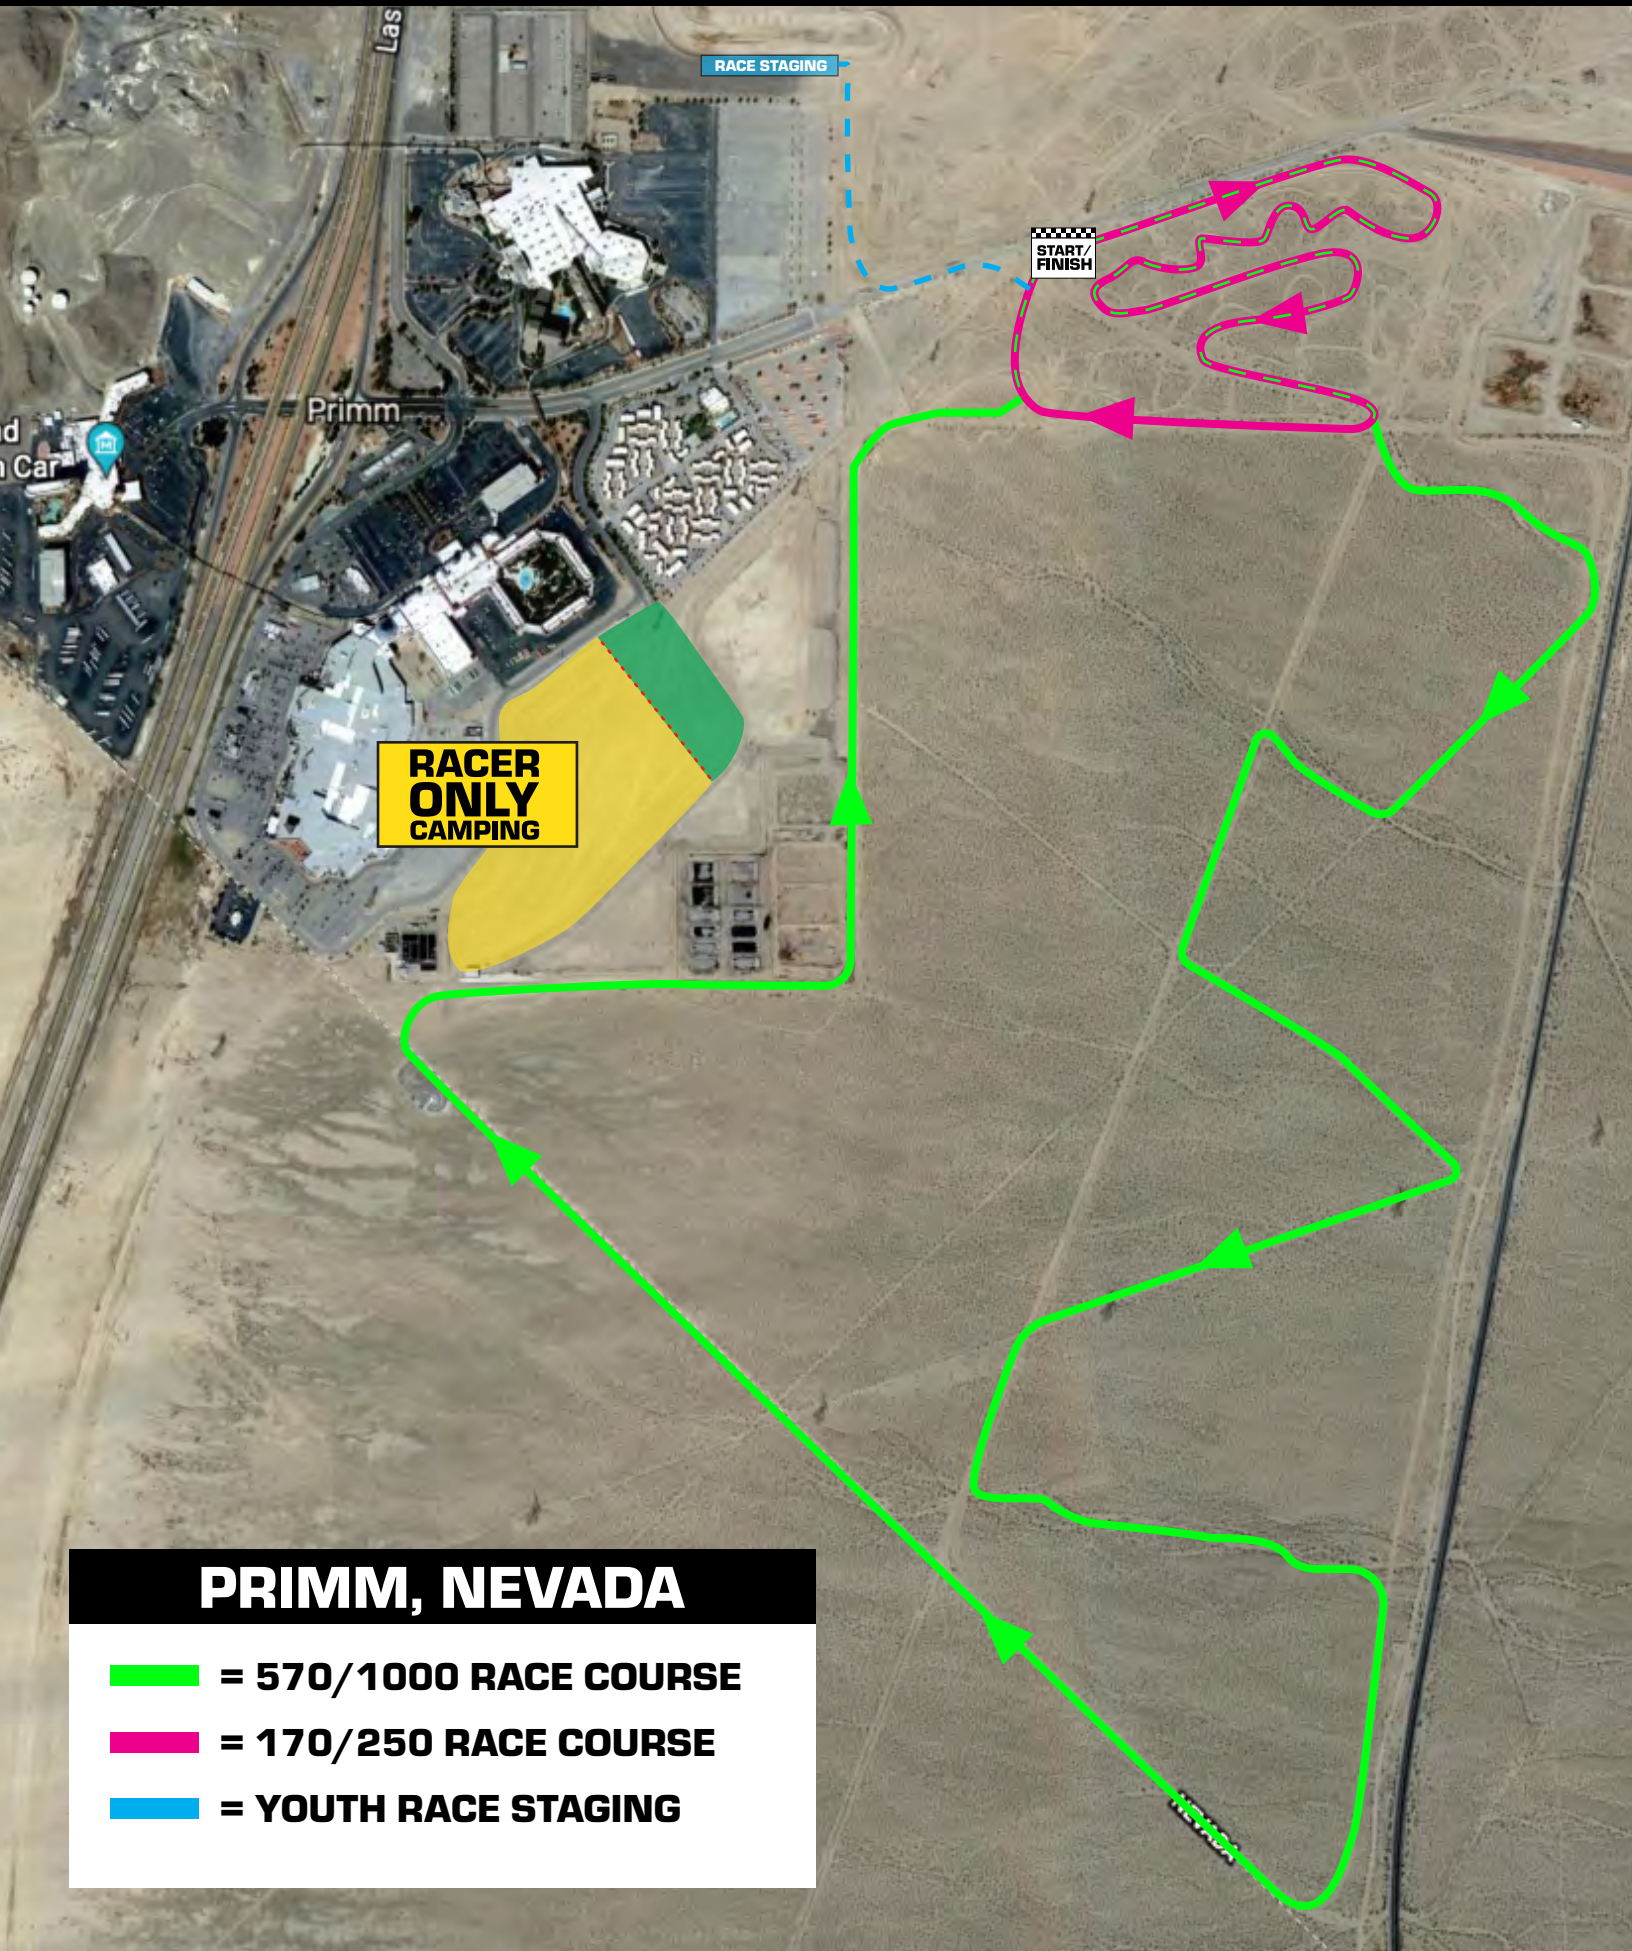

# YOUTH RACE COURSE MAP

## PRIMM, NEVADA

-  = 570/1000 RACE COURSE
-  = 170/250 RACE COURSE
-  = YOUTH RACE STAGING