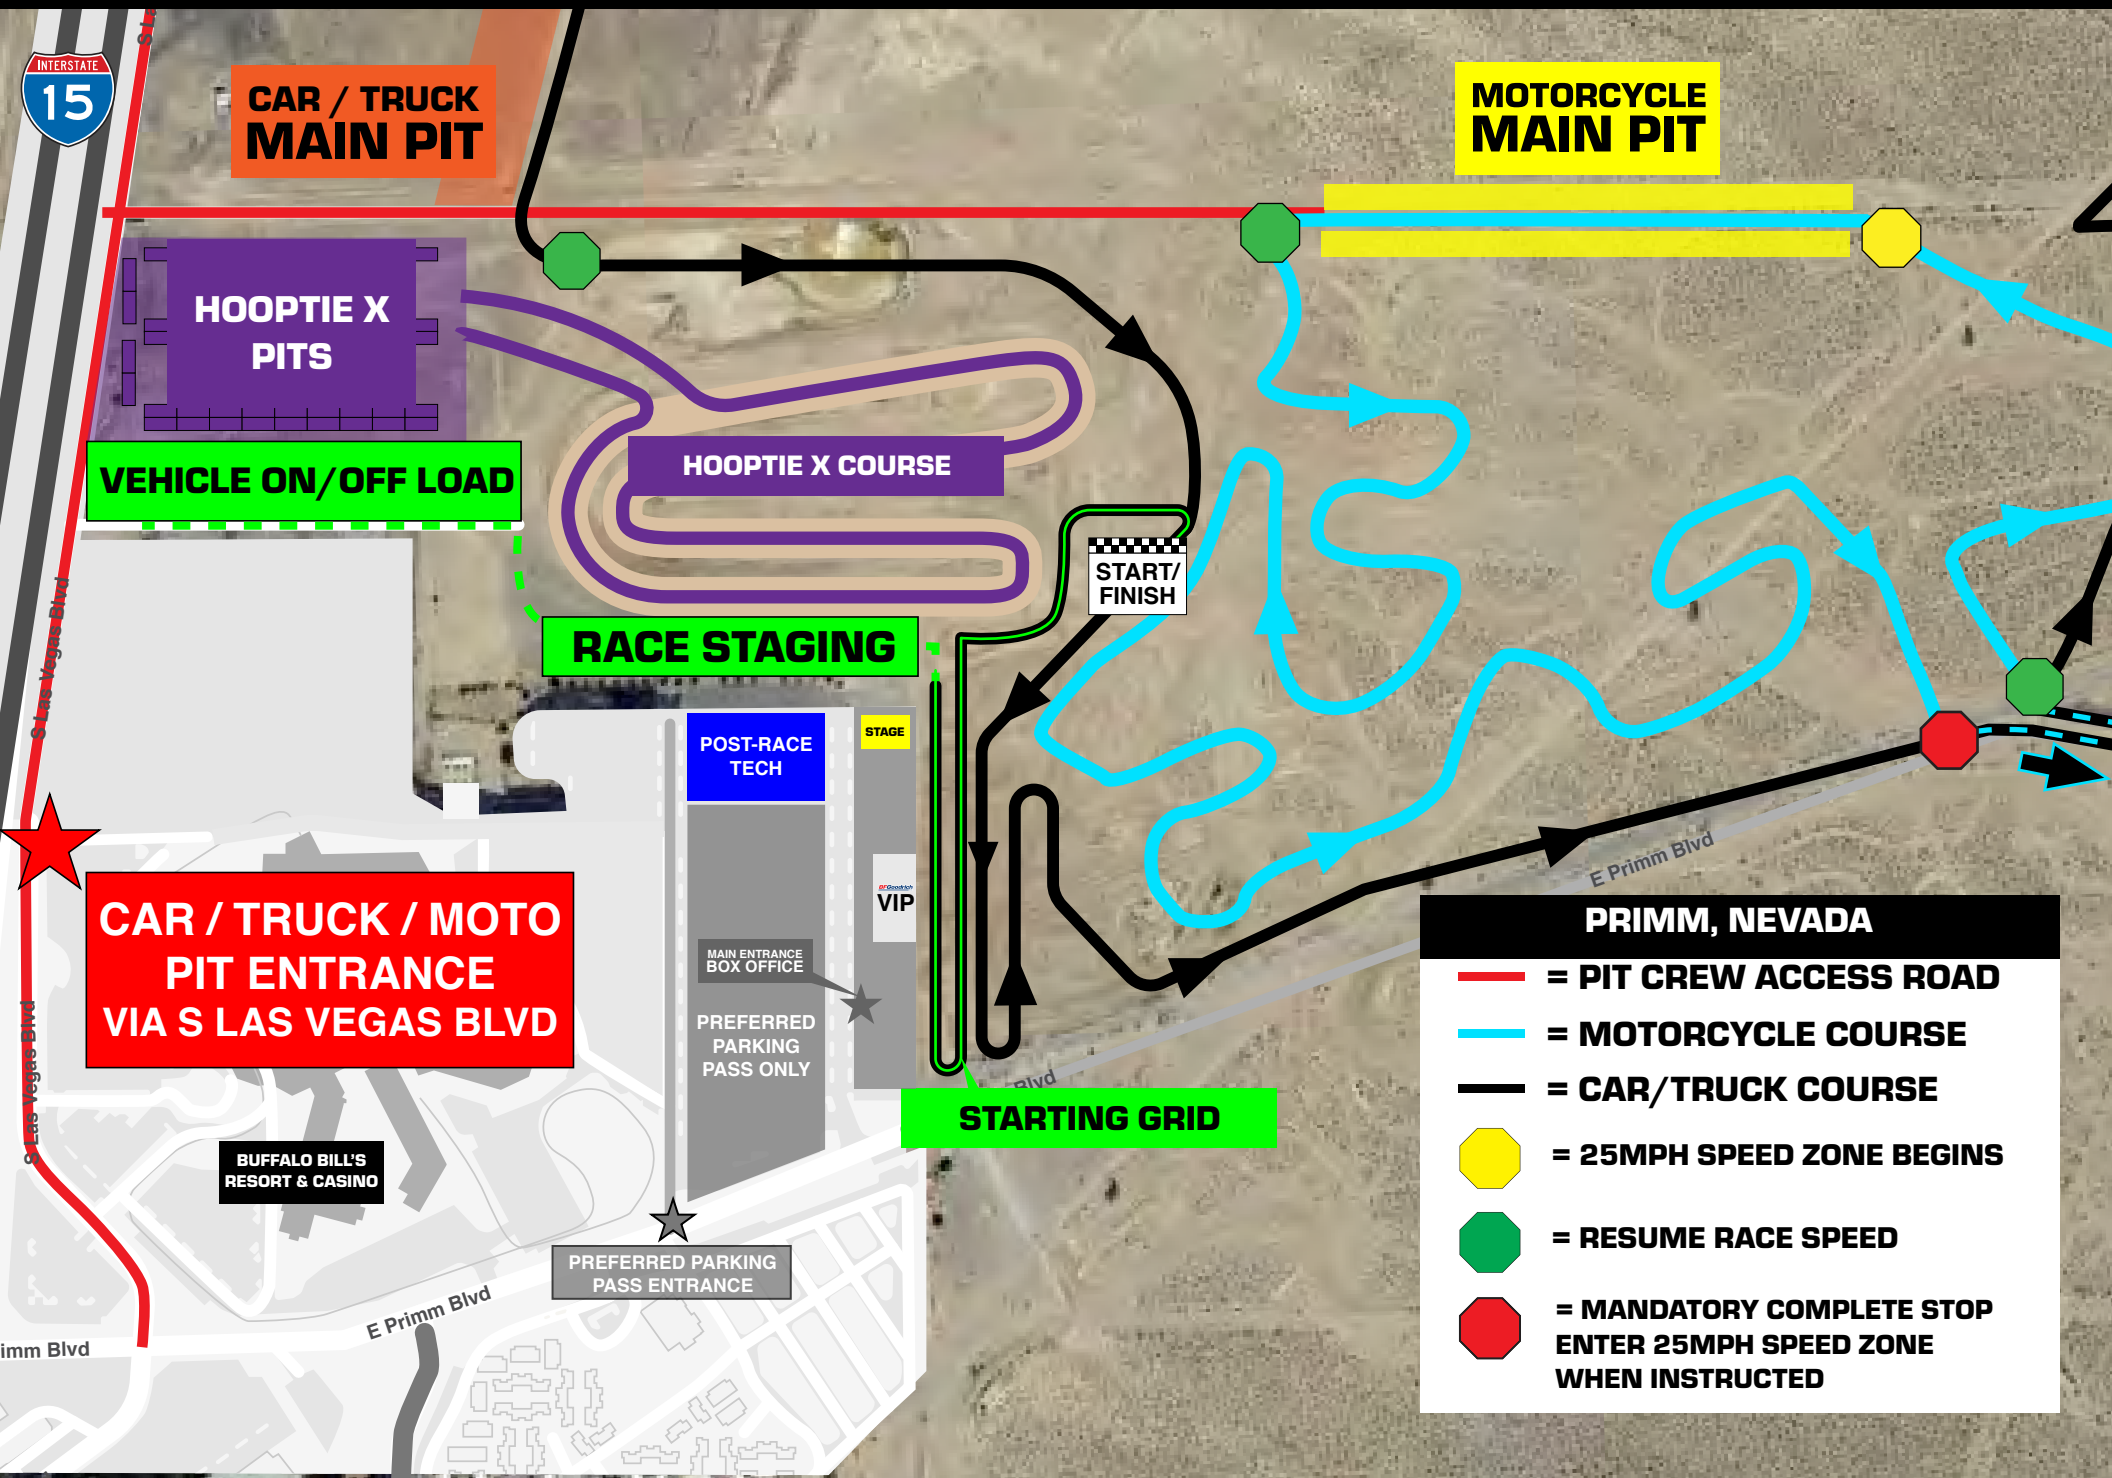

PRIMM INFIELD MAP

**CAR / TRUCK
MAIN PIT**

**MOTORCYCLE
MAIN PIT**

**HOOPTIE X
PITS**

VEHICLE ON/OFF LOAD

HOOPTIE X COURSE

RACE STAGING

**START/
FINISH**

**CAR / TRUCK / MOTO
PIT ENTRANCE
VIA S LAS VEGAS BLVD**

**POST-RACE
TECH**

STAGE

VIP

**MAIN ENTRANCE
BOX OFFICE**

**PREFERRED
PARKING
PASS ONLY**

**BUFFALO BILL'S
RESORT & CASINO**

**PREFERRED PARKING
PASS ENTRANCE**

STARTING GRID

PRIMM, NEVADA

- = PIT CREW ACCESS ROAD
- = MOTORCYCLE COURSE
- = CAR/TRUCK COURSE
- ⬡ = 25MPH SPEED ZONE BEGINS
- ⬡ = RESUME RACE SPEED
- ⬡ = MANDATORY COMPLETE STOP
ENTER 25MPH SPEED ZONE
WHEN INSTRUCTED